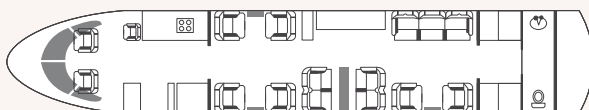

BOMBARDIER GLOBAL 5000

YOM: 2016

Actual performance may be affected by final aircraft configuration (outfitting options, operating items) and by ATC routing and weather conditions.

CABIN

# Passengers	12
🛏 Beds (persons)	5 (6)
👤 Cabin attendant	Yes
📶 Satellite phone	Yes
📀 CD/DVD	Yes
📶 Wifi	Yes
🚭 Smoking	No
➔ Length	40.90 ft (12.47 m)
➔ Width	7.11 ft (2.17 m)
➔ Height	6.20 ft (1.89 m)
🧳 Baggage capacity	195 cu.ft (5.50 m ³)
	1,000 lbs (454 kg)

PERFORMANCE

✈ Cruise speed	513 kts
	950 km/h
✈ Max speed (341 m/s 15°C)	595 kts
✈ Max cruise altitude	51,000 ft
	15,545 m
✈ Max range	5,200 nm
	9,630 km
🕒 Max hours without fuel stop	11 h
<small>(Including 30 min fuel reserve and 2 pax)</small>	