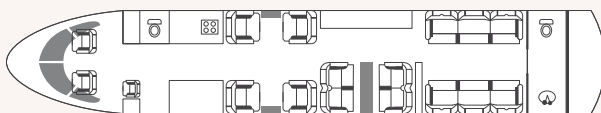

DASSAULT FALCON 7X (9H-SFK)

YOM: 2015

Actual performance may be affected by final aircraft configuration (outfitting options, operating items) and by ATC routing and weather conditions.

CABIN

# Passengers	14
🛏 Beds (Persons)	4 (6)
👤 Cabin Attendant	Yes
📶 Satellite Phone	Yes
📀 CD/DVD	Yes
📶 Wifi	Yes
🚭 Smoking	No
🐕 Pets	No
➔ Length	39.10 ft (11.89 m)
➔ Width	7.80 ft (2.13 m)
➔ Height	6.20 ft (1.83 m)
🧳 Baggage Capacity	140 cu.ft (4 m ³)
🧳	15 pcs

PERFORMANCE

✈ Cruise Speed	460 kts
.....	852 km/h
✈ Max Cruise Altitude	51,000 ft
.....	15,545 m
✈ Max Range	5,950 nm
.....	11,019 km
🕒 Max Hours Without Fuel Stop	12 h
<small>(Including 30 min fuel reserve and 2 pax)</small>	