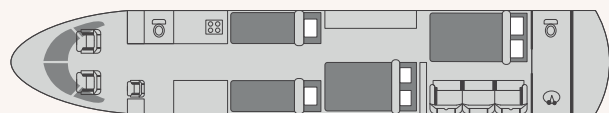

Night Configuration

INFORMATION & RESERVATIONS (24/7)

Asia T +852 3141 2027, charter.asia@tagaviation.com
Geneva T +41 22 717 01 00, charter.gva@tagaviation.com

London Farnborough T +44 1252 377 977, charter.uk@tagaviation.com
Paris T +33 6 60 18 84 63, charter.france@tagaviation.com