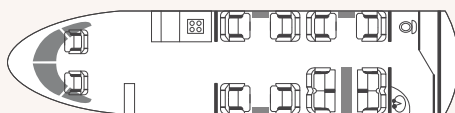

DASSAULT FALCON 2000 LXS (9H-JSB)

YOM: 2018

Actual performance may be affected by final aircraft configuration (outfitting options, operating items) and by ATC routing and weather conditions.

CABIN

# Passengers	10
🛏 Beds (Persons)	4 (5)
👤 Cabin Attendant	Yes
📶 Satellite Phone	Yes
📀 CD/DVD	Yes
📶 Wifi	Yes
🚭 Smoking/E-cigarette	No/No
🐾 Pets	No
➔ Length	26.20 ft (7.98 m)
➔ Width	7.80 ft (2.34 m)
➔ Height	6.20 ft (1.88 m)
🧳 Baggage Capacity	130 cu.ft (3.68 m ³)
🧳	14 pcs

PERFORMANCE

✈ Cruise Speed	370 kts
.....	685 km/h
✈ Max Cruise Altitude	47,000 ft
.....	14,326 m
✈ Max Range	4,000 nm
.....	7,412 km
🕒 Max Hours Without Fuel Stop	8 h
(Including 30 min fuel reserve and 2 pax)	