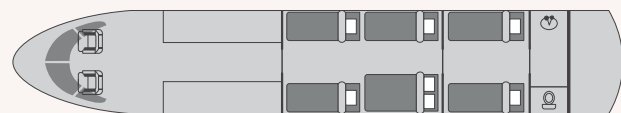

Night Configuration

INFORMATION & RESERVATIONS (24/7)

Asia T +852 3141 2027, charter.asia@tagaviation.com
Geneva T +41 22 717 01 00, charter.gva@tagaviation.com

London Farnborough T +44 1252 377 977, charter.uk@tagaviation.com
Paris T +33 1 74 37 13 56, charter.france@tagaviation.com