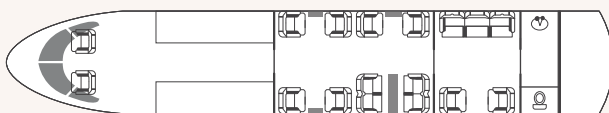

GULFSTREAM G650ER (T7-LXX)

YOM: 2017

Actual performance may be affected by final aircraft configuration (outfitting options, operating items) and by ATC routing and weather conditions.

CABIN

✈ Passengers	15
🛏 Beds (Persons)	6 (7)
👤 Cabin Attendant	Yes
📶 Satellite Phone	Yes
📀 CD/DVD	Yes
📶 Wifi	No
➔ Length	46.10 ft (14.27 m)
➔ Width	8.60 ft (2.59 m)
➔ Height	6.50 ft (1.96 m)
🧳 Baggage Capacity	195 cu.ft (5.50 m ³)
	1,000 lbs (454 kg)

PERFORMANCE

✈ Cruise Speed	516 kts
	956 km/h
✈ Max Speed (341 m/s 15°C)	616 kts
✈ Max Cruise Altitude	51,000 ft
	15,545 m
✈ Max Range	7,500 nm
	13,890 km
🕒 Max Hours Without Fuel Stop	13 h
<small>(Including 30 min fuel reserve and 2 pax)</small>	