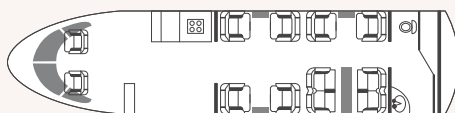

DASSAULT FALCON 2000 LXS (9H-JSB)

Actual performance may be affected by final aircraft configuration (outfitting options, operating items) and by ATC routing and weather conditions.

CABIN

# Passengers	10
🛏 Beds (Persons)	4 (5)
👤 Cabin Attendant	Yes
📶 Satellite Phone	Yes
📀 CD/DVD	Yes
📶 Wifi	Yes
🚭 Smoking/E-cigarette	No/No
🐾 Pets	No
➔ Length	26.20 ft (7.98 m)
➔ Width	7.80 ft (2.34 m)
➔ Height	6.20 ft (1.88 m)
🧳 Baggage Capacity	130 cu.ft (3.68 m ³)
🧳	14 pcs

PERFORMANCE

✈ Cruise Speed	370 kts
.....	685 km/h
✈ Max Cruise Altitude	47,000 ft
.....	14,326 m
✈ Max Range	4,000 nm
.....	7,412 km
🕒 Max Hours Without Fuel Stop	8 h
(Including 30 min fuel reserve and 2 pax)	