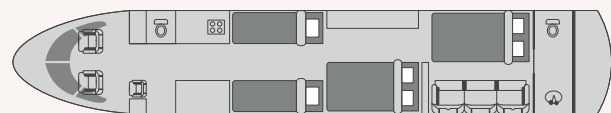

Night Configuration

INFORMATION & RESERVATIONS (24/7)

Asia T +852 3141 2027, charter.asia@tagaviation.com
Geneva T +41 22 717 01 00, charter.gva@tagaviation.com

London Farnborough T +44 1252 377 977, charter.uk@tagaviation.com
Paris T +33 6 60 18 84 63, charter.france@tagaviation.com