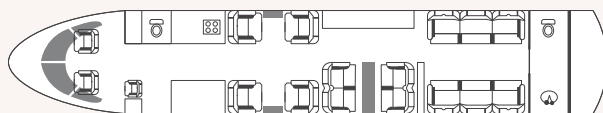

DASSAULT FALCON 7X (9H-JLK)

YOM: 2009

Actual performance may be affected by final aircraft configuration (outfitting options, operating items) and by ATC routing and weather conditions.

CABIN

# Passengers	12
🛏 Beds (Persons)	4 (6)
👤 Cabin Attendant	Yes
📶 Satellite Phone	Yes
📀 CD/DVD	Yes
📶 Wifi	Yes
🚭 Smoking/E-cigarette	No/No
🐾 Pets	No
➔ Length	39.10 ft (11.89 m)
➔➤ Width	7.80 ft (2.13 m)
➔➤ Height	6.20 ft (1.83 m)
🧳 Baggage Capacity	140 cu.ft (4 m ³)
🧳	15 pcs

PERFORMANCE

✈ Cruise speed	460 kts
.....	852 km/h
✈ Max cruise altitude	51,000 ft
.....	15,545 m
✈ Max range	5,950 nm
.....	11,019 km
🕒 Max hours without fuel stop	12 h
<small>(Including 30 min fuel reserve and 2 pax)</small>	